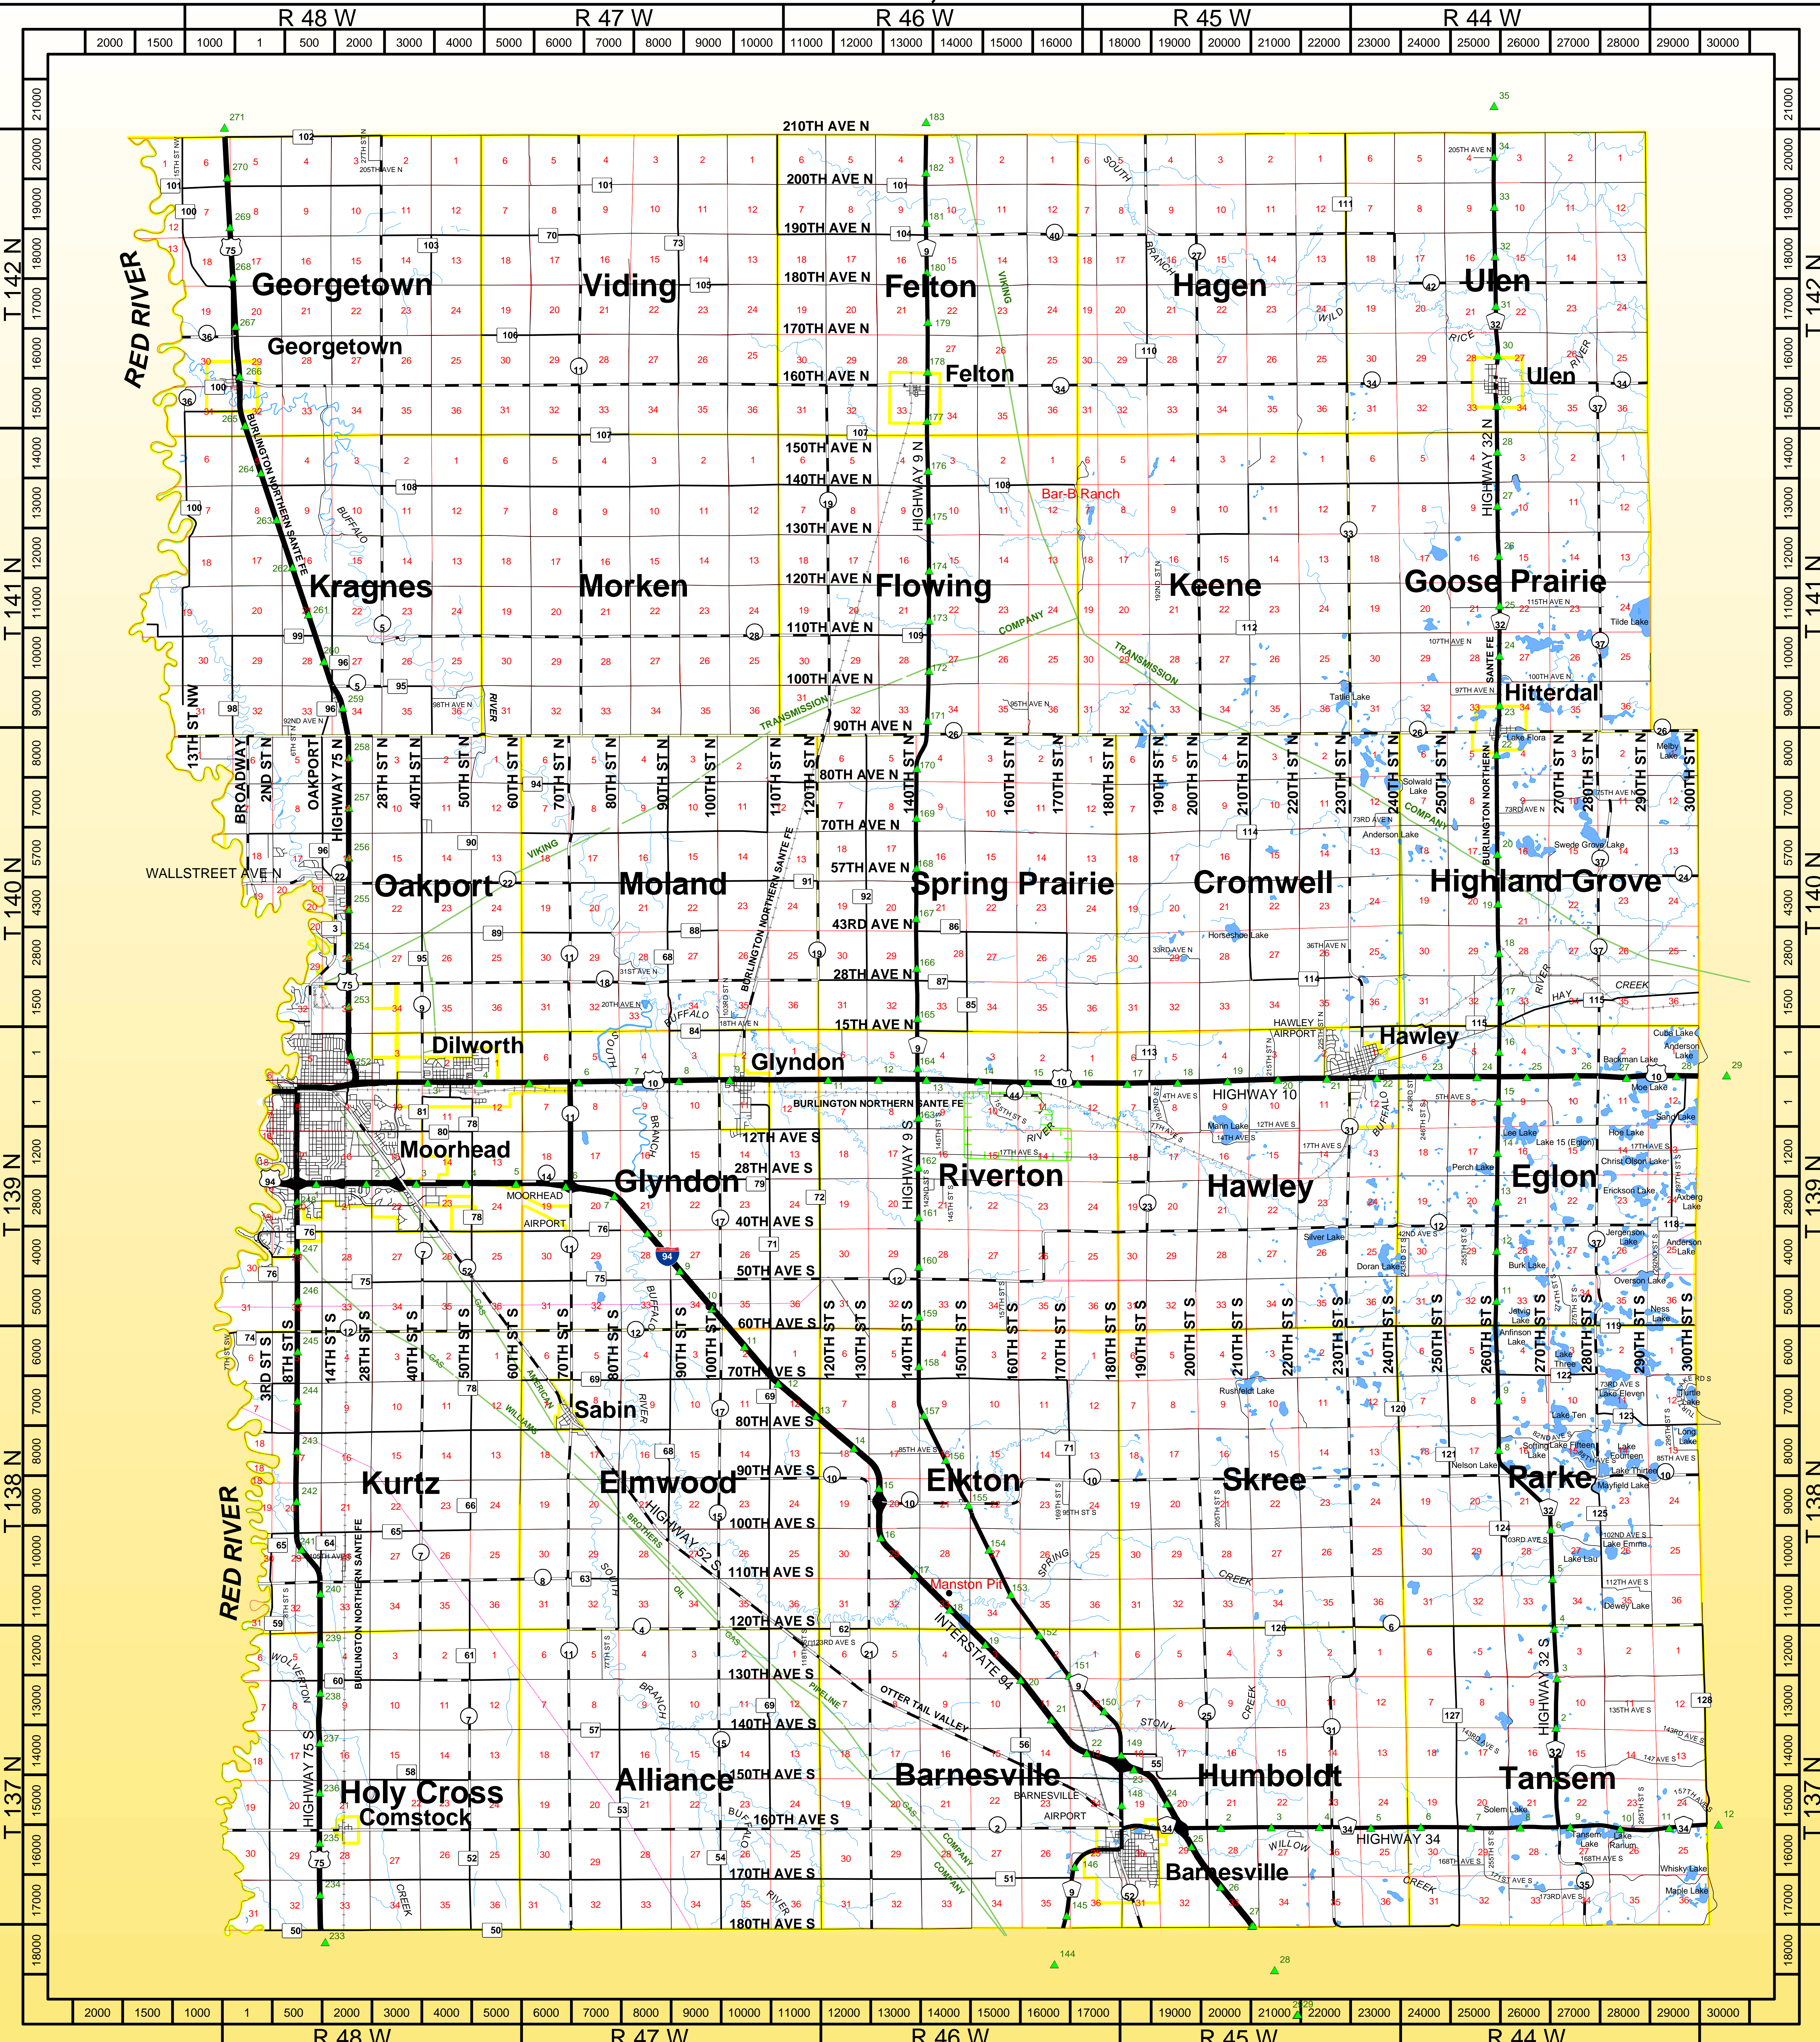

CLAY COUNTY, MINNESOTA

Legend:

- Roads
 - US Highways
 - State Highways
 - County-State Highways
 - County Highways
 - Township Roads
 - Rail Roads
 - Jurisdictions
- Sections
- Lakes
- Lakes & Rivers
- Pipelines
- Transmission Lines
- Park
- Mile Markers

THIS MAP IS FOR REFERENCE PURPOSES
 CLAY COUNTY, MN IS NOT RESPONSIBLE
 FOR ANY INACCURACIES HEREIN CONTAINED.
 THIS MAP IS IN THE PUBLIC DOMAIN AND MAY
 BE COPIED WITHOUT PERMISSION; CITATION
 OF THE SOURCE IS APPRECIATED.

Clay County GIS
 www.co.clay.mn.us
 April 2003